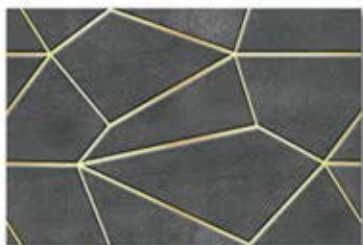

Water Proof

1126\_LT

1126\_HL

1126\_DK

300x450 MM

Glossy Series

Wall Tile

Floor Tile