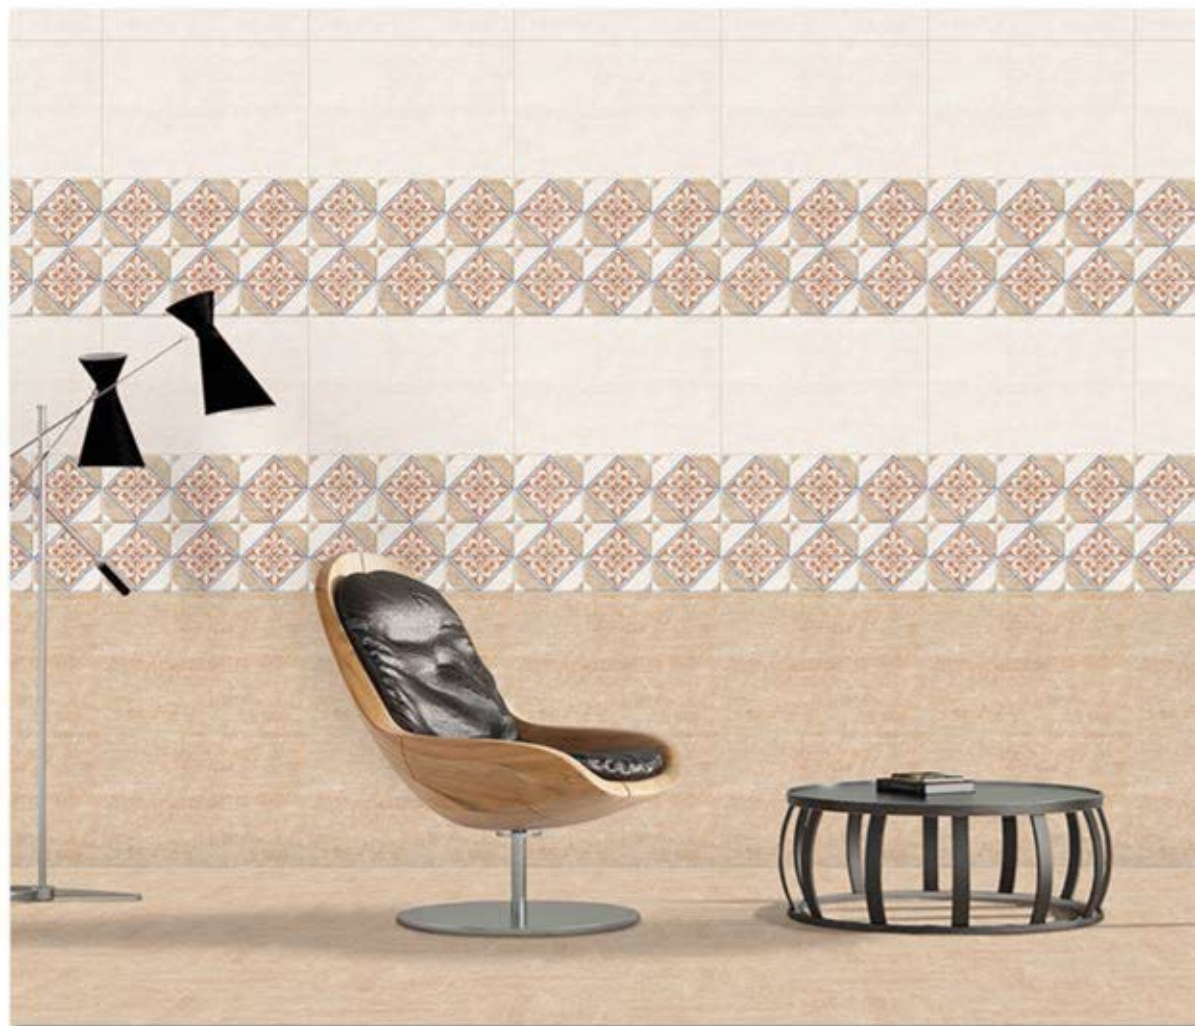

Floor Tile

Rectified

Digital

Random

Water Proof

1118\_LT

1118\_HL

1118\_DK