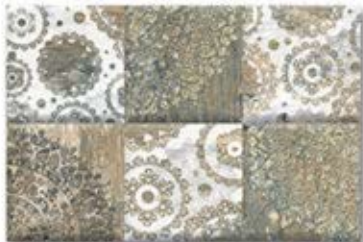

300x450 MM

Glossy Series

Wall Tile

Floor Tile

Rectified

Digital

Random

Water Proof

1079_HL